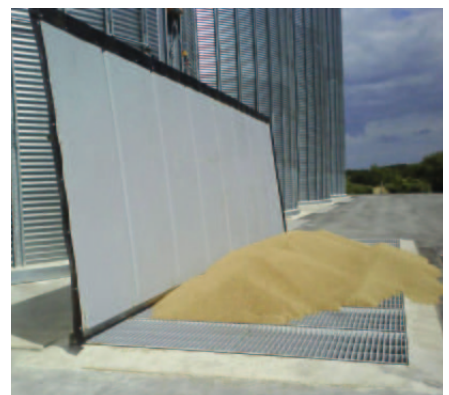

BULK MATERIAL COLLECTION PIT COVER

FIND OUT MORE

- Pit cover for outdoor installation
- Electric cable lifting device
- Simultaneous use as a filler wall when open
- Simultaneous use as a filler wall
- Rainproof design

PIT COVER FROM ZUTHER

A receiving pit in the open air should always be protected against rain and dirt.

Our pit cover is operated electrically with a cable lifting device, making it easy to open and close the cover and saving on staff.

The open cover also acts as a filler wall, making it easier to unload arriving vehicles. This design can be flexibly adapted to all pit sizes.